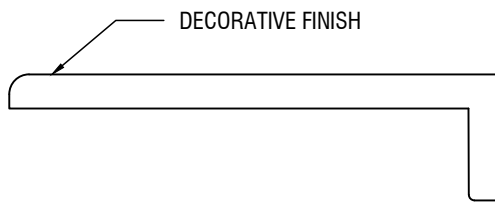

**IDLER PROFILE**

**FRONT PROFILE**

**TOP PROFILE**

**CLUTCH PROFILE**

 <b>ROLL A SHADE</b>	12101 MADERA WAY RIVERSIDE, CA 92503 P: 951-245-5077 F: 951-245-5075 <a href="http://WWW.ROLLASHADE.COM">WWW.ROLLASHADE.COM</a>	© COPYRIGHT 2025 ROLL A SHADE®, INC. ALL RIGHTS RESERVED. THIS DRAWING IS THE PROPERTY OF ROLL A SHADE®, INC. THE GRAPHICS INFORMATION AND SPECIFIC IDEAS IN THIS DOCUMENT ARE THE EXCLUSIVE PROPERTY OF ROLL A SHADE®, INC. AND MUST NOT BE MADE PUBLIC, COPIED OR SOLD. OTHERS SEEKING PERMISSION TO REPRODUCE THIS DOCUMENT, IN WHOLE OR IN PART, MUST OBTAIN PERMISSION FROM ROLL A SHADE®, INC. IN WRITING.		DATE:	01/20/2022	SYSTEM:	INFINITY SHADE
		SHEET SIZE:	8.5" X 11"	TITLE:	LARGE SKYLINE INFINITY BRACKET		
		SCALE:	3/4" = 1"	NO.:	RAS-INL		
		DRAWN BY:	SULPISIO MEDRANO				