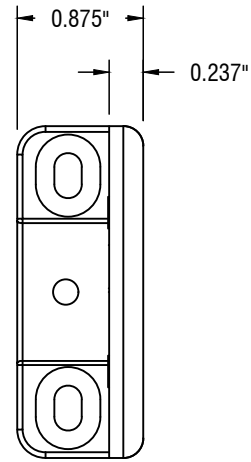

**IDLER PROFILE**

**FRONT PROFILE**

**TOP PROFILE**

**CLUTCH PROFILE**

 <b>ROLL A SHADE</b>	12101 MADERA WAY RIVERSIDE, CA 92503 P: 951-245-5077 F: 951-245-5075 <a href="http://WWW.ROLLASHADE.COM">WWW.ROLLASHADE.COM</a>	© COPYRIGHT 2025 ROLL A SHADE®, INC. ALL RIGHTS RESERVED. THIS DRAWING IS THE PROPERTY OF ROLL A SHADE®, INC. THE GRAPHICS INFORMATION AND SPECIFIC IDEAS IN THIS DOCUMENT ARE THE EXCLUSIVE PROPERTY OF ROLL A SHADE®, INC. AND MUST NOT BE MADE PUBLIC, COPIED OR SOLD. OTHERS SEEKING PERMISSION TO REPRODUCE THIS DOCUMENT, IN WHOLE OR IN PART, MUST OBTAIN PERMISSION FROM ROLL A SHADE®, INC. IN WRITING.		DATE:	01/20/2022	SYSTEM:	INFINITY SHADE
		SHEET SIZE:	8.5" X 11"	TITLE:	LARGE SKYLINE INFINITY BRACKET		
		SCALE:	3/4" = 1"	NO.:	RAS-INL		
		DRAWN BY:	SULPISIO MEDRANO				