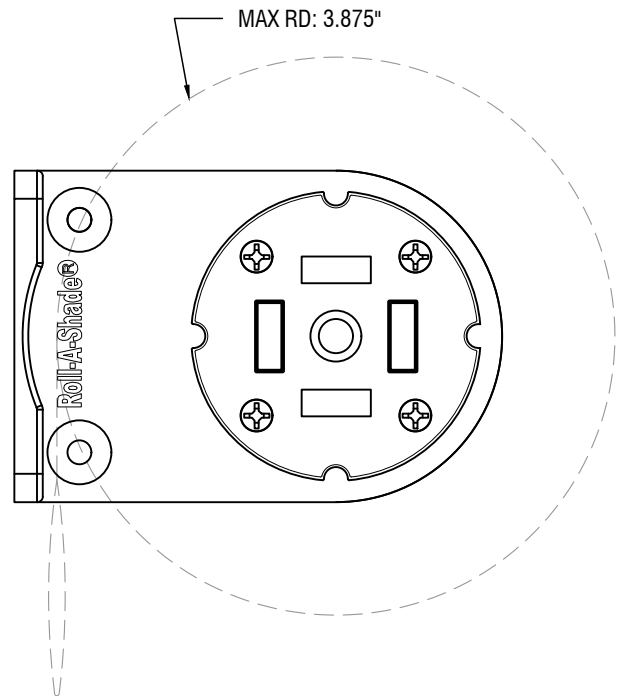

**IDLER PROFILE**

**FRONT PROFILE**

**TOP PROFILE**

**CLUTCH PROFILE**

 <b>ROLL A SHADE</b>	12101 MADERA WAY RIVERSIDE, CA 92503 P: 951-245-5077 F: 951-245-5075 <a href="http://WWW.ROLLASHADE.COM">WWW.ROLLASHADE.COM</a>	© COPYRIGHT 2025 ROLL A SHADE®, INC. ALL RIGHTS RESERVED. THIS DRAWING IS THE PROPERTY OF ROLL A SHADE®, INC. THE GRAPHICS INFORMATION AND SPECIFIC IDEAS IN THIS DOCUMENT ARE THE EXCLUSIVE PROPERTY OF ROLL A SHADE®, INC. AND MUST NOT BE MADE PUBLIC, COPIED OR SOLD. OTHERS SEEKING PERMISSION TO REPRODUCE THIS DOCUMENT, IN WHOLE OR IN PART, MUST OBTAIN PERMISSION FROM ROLL A SHADE®, INC. IN WRITING.		DATE:	01/20/2022	SYSTEM:	INFINITY SHADE
		SHEET SIZE:	8.5" X 11"	TITLE:	LARGE SKYLINE INFINITY BRACKET		
		SCALE:	3/4" = 1"	NO.:	RAS-INL		
		DRAWN BY:	SULPISIO MEDRANO				