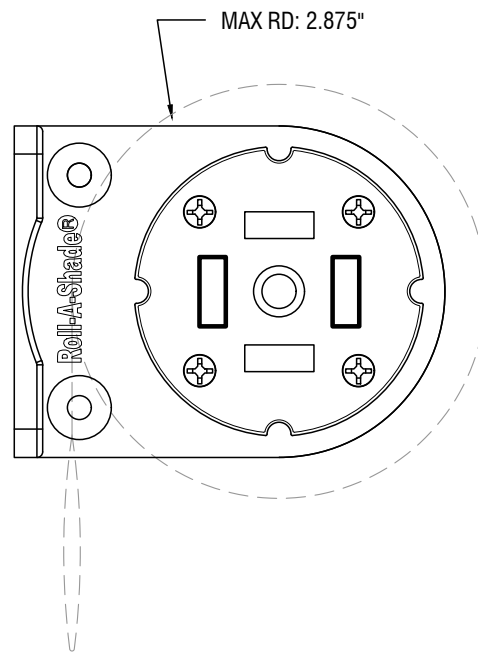

CLUTCH PROFILE

12101 MADERA WAY
RIVERSIDE, CA 92503
P: 951-245-5077
F: 951-245-5075
WWW.ROLLASHADE.COM

DATE: 01/20/2022
SHEET SIZE: 8.5" X 11"
SCALE: 3/4" = 1"
DRAWN BY: SULPISIO MEDRANO

SYSTEM: INFINITY SHADE
TITLE: SMALL SKYLINE INFINITY BRACKET
NO: RAS-INS