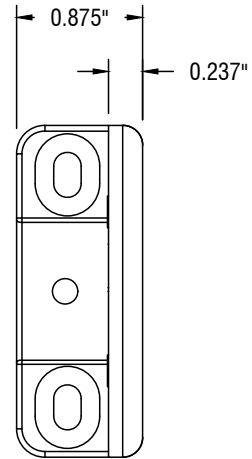

FRONT PROFILE