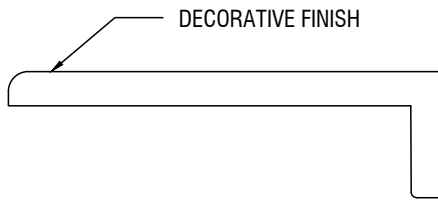

TOP PROFILE