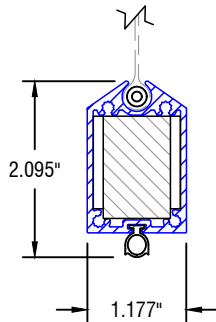

BOTTOM RAIL PROFILE