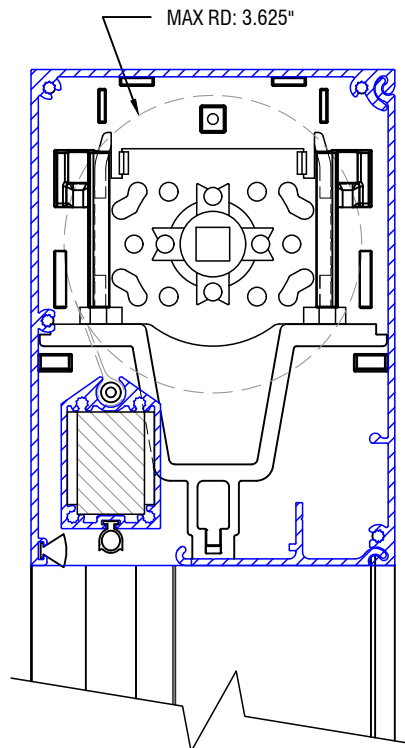

DEEP SIDE CHANNEL PROFILE

MOTOR PROFILE

MOTORIZED ONLY

12101 MADERA WAY
RIVERSIDE, CA 92503
P: 951-245-5077
F: 951-245-5075
WWW.ROLLASHADE.COM

DATE: 11/02/2021
SHEET SIZE: 8.5" X 11"
SCALE: 7/16"=1"
DRAWN BY: SULPISIO MEDRANO

SYSTEM: ZIPSHADE
TITLE: ZIPSHADE 100 SLIM
NO: RAS-Z100S