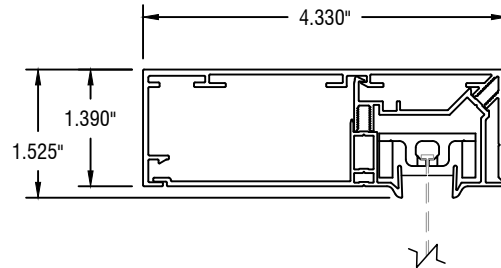

BOTTOM RAIL PROFILE

MOTORIZED ONLY

12101 MADERA WAY
RIVERSIDE, CA 92503
P: 951-245-5077
F: 951-245-5075
WWW.ROLLASHADE.COM

DATE: 11/02/2021
SHEET SIZE: 8.5" X 11"
SCALE: 7/16"=1"
DRAWN BY: SULPISIO MEDRANO

SYSTEM: ZIPSHADE
TITLE: ZIPSHADE 100 SLIM
NO: RAS-Z100S